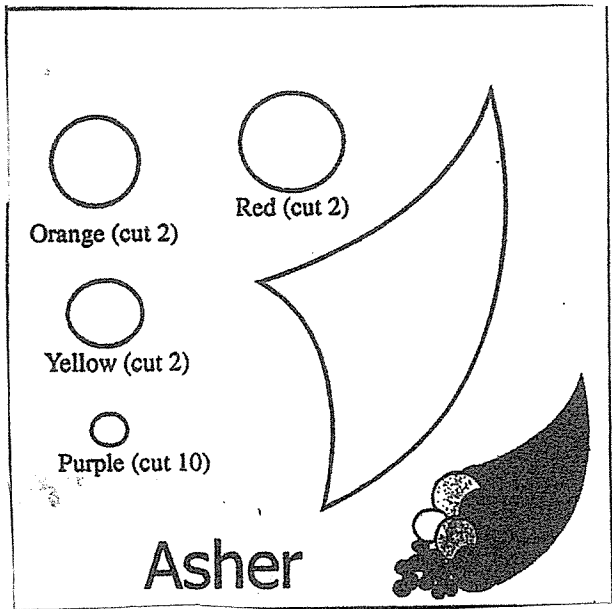

Manasseh

Brown

Naphtali

Eye: Black

Horns: Tan

Hooves:
Black
(cut 4)

Tail: Dark Gray
or Black

Benjamin

Issachar

Eyes:
Black

Hooves:
Black
(cut 2)

Mane & Tail
Black Yarn

Zebulun

Judah

Eyes & Nose: Black

Mediterranean Sea