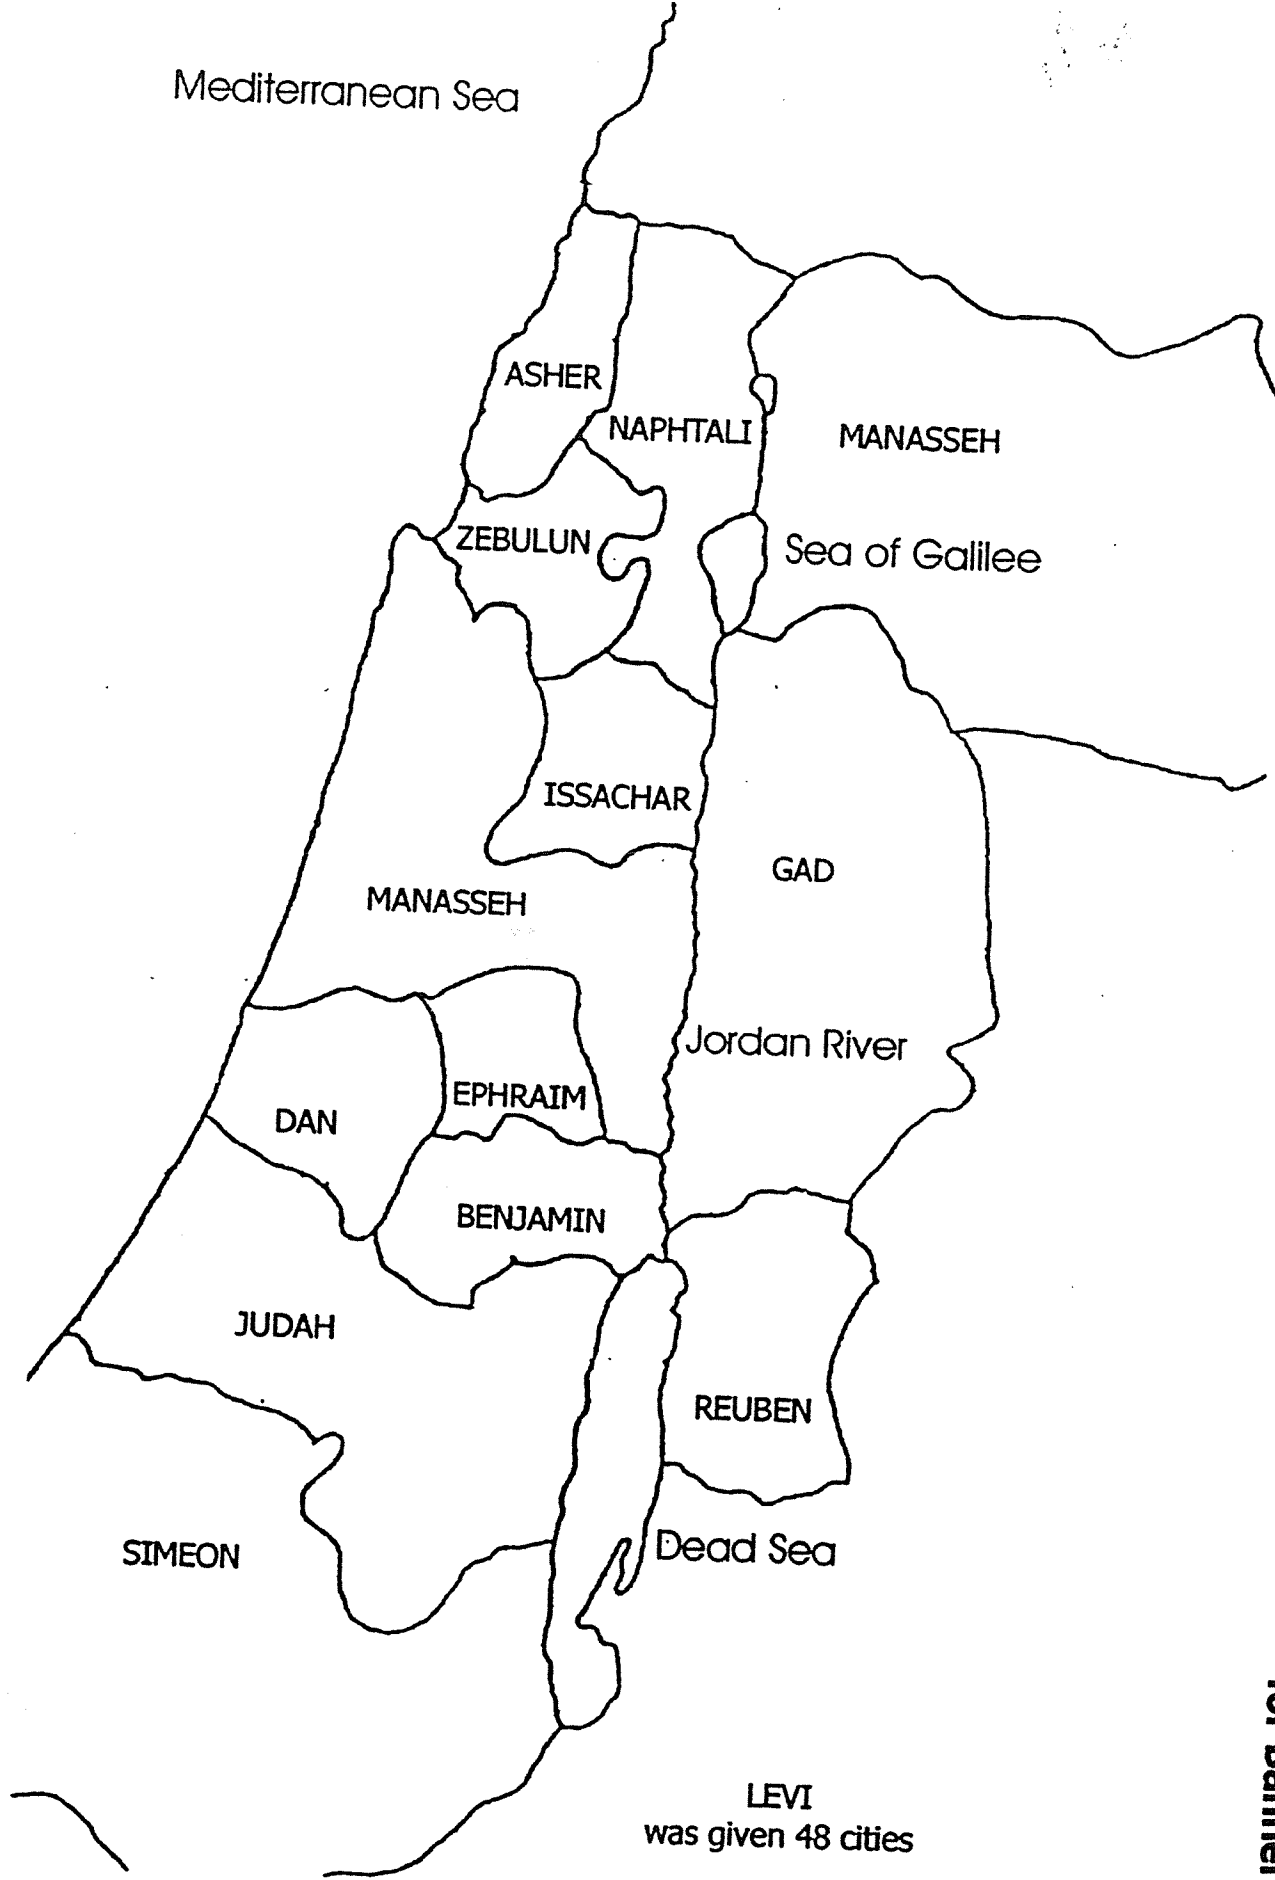

Issachar

Eyes:
Black

Hooves:
Black
(cut 2)

Mane & Tail
Black Yarn

Zebulun

Judah

Eyes & Nose: Black

Mediterranean Sea

ASHER

NAPHTALI

MANASSEH

ZEBULUN

Sea of Galilee

ISSACHAR

GAD

MANASSEH

Jordan River

DAN

EPHRAIM

BENJAMIN

JUDAH

REUBEN

SIMEON

Dead Sea

LEVI
was given 48 cities

Map Pattern
for Banner #1