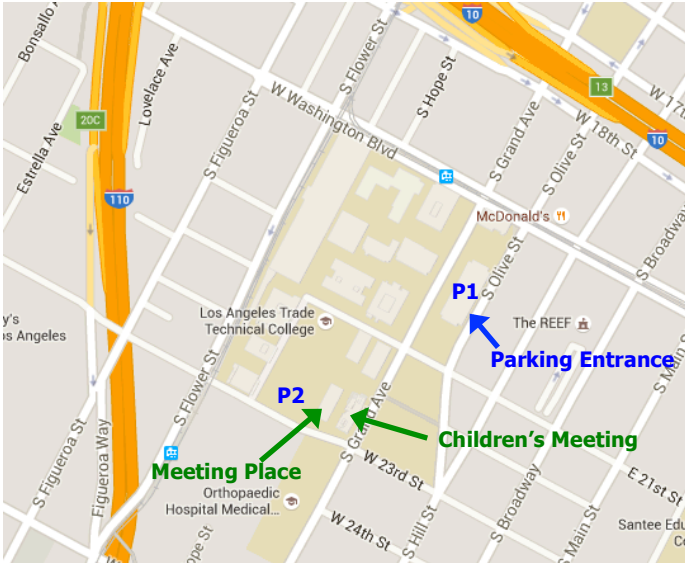

Joint Meeting of the Church in Los Angeles
Los Angeles Trade Tech College
May 6, 2018
9:30am – 12:30pm

P1: General Parking

Enter from Olive St, Park in any spots (including those for staff)

P2: Priority Parking

Older saints, families with small children, handicapped

Meeting Place: South Tent

Children's Meeting: Aspen Hall, 2nd floor

Restrooms: Located in Aspen Hall

Directions:

From 10 East: Follow signs for Grand Ave, turn right on Grand (or Olive for parking structure)

From 110 South: Follow signs for 10 East, follow signs for Adams Blvd, turn left on 23rd St.

LA Trade Tech Address:

400 W Washington Blvd
Los Angeles, CA 90015