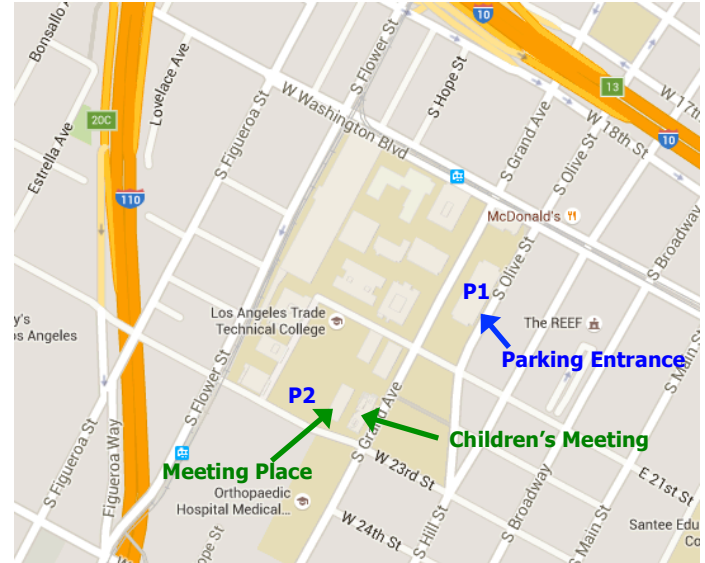

Older saints, families with small children, handicapped

Meeting Place: South Tent

Children's Meeting: Aspen Hall, 2nd floor

Restrooms: Located in Aspen Hall

Directions:

From 10 East: Follow signs for Grand Ave, turn right on Grand (or Olive for parking structure)

From 110 South: Follow signs for 10 East, follow signs for Adams Blvd, turn left on 23rd St.

LA Trade Tech Address:

400 W Washington Blvd
Los Angeles, CA 90015

Joint Meeting of the Church in Los Angeles
Los Angeles Trade Tech College
May 6, 2018
9:30am – 12:30pm

P1: General Parking

Enter from Olive St, Park in any spots (including those for staff)

P2: Priority Parking

Older saints, families with small children, handicapped

Meeting Place: South Tent

Children's Meeting: Aspen Hall, 2nd floor

Restrooms: Located in Aspen Hall

Directions:

From 10 East: Follow signs for Grand Ave, turn right on Grand (or Olive for parking structure)

From 110 South: Follow signs for 10 East, follow signs for Adams Blvd, turn left on 23rd St.